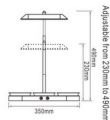

PRODUCT PARAMETERS

Adjustable from 230mm to 490mm

● PNL144-2

WHY YOU NEED