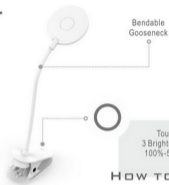

WHY YOU NEED

HOW TO USE