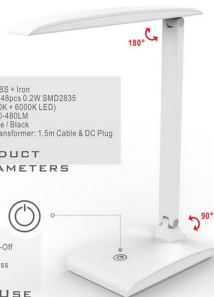

HOW TO USE

*TLED-120

*TLED-120W (Smart Control)