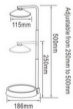

● PNLED-142 (Alfa)