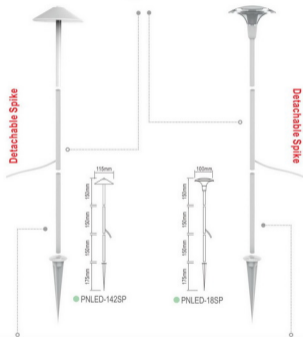

HOW TO USE

WHY YOU NEED

Material: Iron
Lamp: 5W(Red LED + Blue LED)
With Rocker Switch on the Cable
With 1 Detachable Spike
With 1.2m Cable
IP20

Material: Iron
Lamp: 3W(Red LED + Blue LED)
With Rocker Switch on the Cable
With 1 Detachable Spike
With 1.2m Cable
IP20

PRODUCT PARAMETERS