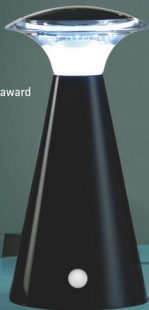

UPGRADE
200LM

HIGH LUMEN COB

LED Mushroom Lamp

reddot design award
winner 2008