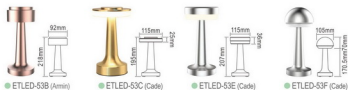

HOW TO USE

WHY YOU NEED