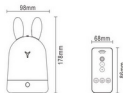

LED RECHARGEABLE BUNNY NIGHT LIGHT

*KLED-64

WHY YOU NEED

HOW TO USE

Step 2:
Touch switch for light on.