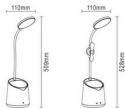

WHY YOU NEED

Cordless design (rechargeable battery)
Pen Holder
Mini-fan keeps airflow
Brightness adjustable