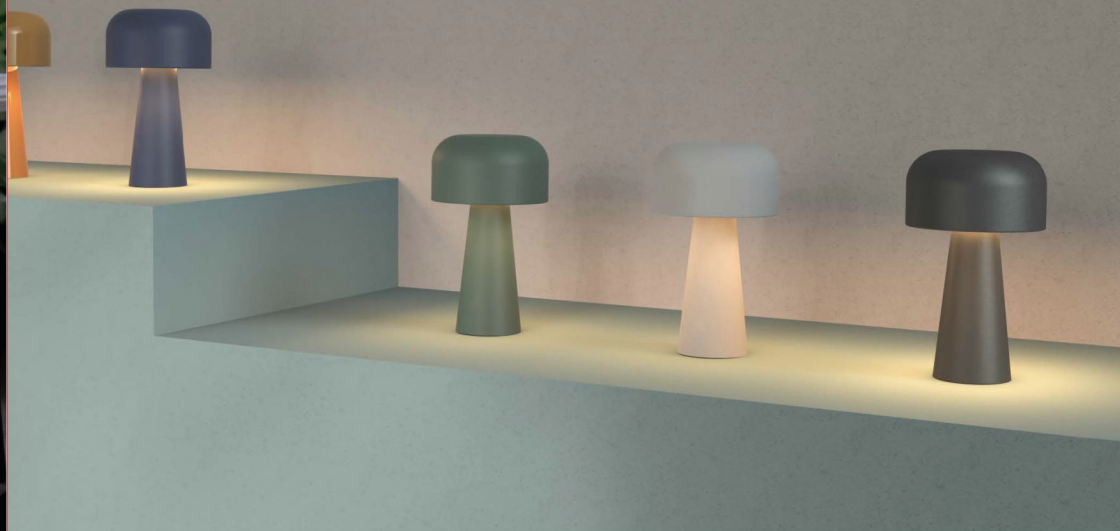

Material: Plastic housing
Power: 6*0.5W 2835 3000K + 6*0.2W RGB LED
Battery: 18650 3.7V 1300mAh
7-Step touch Switch: Warm & RGB Color
IP44

Color

RGB Light

● ETLED-642

LED Table Lamp Mushroom

Hot Selling

Indoor/Outdoor LED Rechargeable Table Lamp