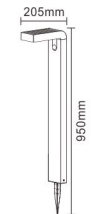

● SOL-622S-B

● SOL-622S-A

● SOL-622GPS-B

● SOL-622GPS-A

Outdoor Solar Plastic Wall & Path Light With Motion Sensor IP44

NEW

Material: plastic
Solar Panel: 4.5V,300mA
18*0.5W 2835SMD LED,3000K
500LM(without diffuser while detection)
1*3.7V 2200mAh 18650 Li-ion rechargeable battery
Time: 45S±5S for each detection,
totally 80times after battery's fully recharged
Moving motion sensor
Distance: 6-8m
Angle: 90degree
Color: black
IP44