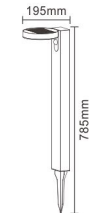

● SOL-622GPS-B