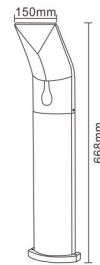

Material: Aluminum body+ PC Diffuser
220-240V 50-60Hz
Light source: 44pcs 2835 LED, 10W
Recommended CCT: 3000K
Light Output(Lumens): 650LM
LED brand: Everlight 2835 SMD
Power: DOB
Color: black
IP54

● GPLED-223