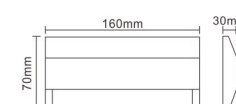

PROMOTION

Material: ABS + PC Diffuser
Voltage: 220-240V
Frequency: 50/60Hz
Power: LED
Color Temperature: 2700K-6500K
IP54

● ELED-214A

● ELED-214B

● ELED-214C

LED Plastic Corner Wall Light IP54

PROMOTION

Material: ABS + PC Diffuser
Voltage: 220-240V
Frequency: 50/60Hz
Power: LED
Color Temperature: 2700K-6500K
IP54