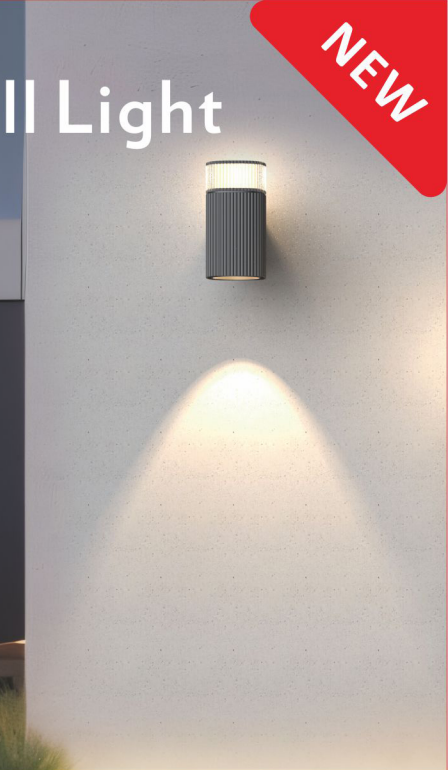

NEW

EXTERIOR GARDEN Garden Wall / Path Light Bulb Version

Material: Rattan

Outdoor GU10 Wall & Path Light IP65

NEW

Outdoor GU10 Wall Light & Path Light IP65

NEW

Material: Die Cast Aluminium Opal PC
Input: 220~240V/50-60Hz
Watt: GU10 Max 35W
IP65