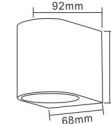

● EL-1140A-3
Material: Aluminum-Die Cast + PC
Lamp: E27 max. 3 x 60W Bulb(Excl.)
Finish: Black

Material: ABS + PC Body + Clear PC Diffuser
Voltage: 220-240V 50-60Hz
Color: Black/Wood/Marble
IP44

● EL-472
Lamp: GU10 Max.8W