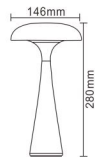

Material: ABS
Input voltage: DC 5V 1A
Rated power: 3W
Color temperature: 3000-6000K
Light beads: 36 PCS SMD2835 LED lights
Battery/capacity: 1200mAh lithium-ion battery
Max Luminous Flux: 180LM
Charging time: about 4H
Working time: about 3-8H
Type-C USB charging
Color: Yellow/Red/Green
IP44

● ETLED-660