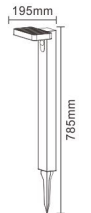

● SOL-622GPS-A