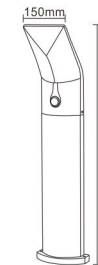

● GPLED-223S