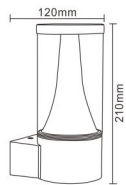

Outdoor LED Wall & Path Light IP54

Material: Aluminum body + Clear PC Diffuser
220-240V 50-60Hz
LED Max. 8W
Color: Black
IP54

● ELED-225

Outdoor LED Wall & Path Light IP54

Material: Aluminum body+ PC Diffuser
220-240V 50-60Hz
Light source: 44pcs 2835 LED, 10W
Recommended CCT: 3000K
Light Output(Lumens): 650LM
LED brand: Everlight 2835 SMD
Power: DOB
Color: black
IP54