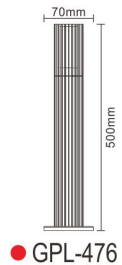

Outdoor GU10 Wall & Path Light IP65

NEW

Outdoor GU10 Wall Light & Path Light IP65

NEW

Material: Die Cast Aluminium Opal PC
Input: 220~240V/50-60Hz
Watt: GU10 Max 35W
IP65

● GPL-476

Material: Alu+PC diffuser
110-240V
Without GU10 2xMAX 7W bulb
Color: black
IP65