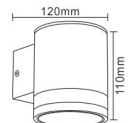

● SOL-627B

● SOL-627A

Solar LED Wall&Path Light IP44

Material: aluminum
Solar Panel: monocrystalline 0.55W
Battery: Li-ion 18650 3.7V
1200mAh
LED: 6x2835 SMD LED
Switch: On/off
Charge time: 8 hours
Life time: AUTO 7-9 hours after full charge
AUTO 22 LM
Color: black
IP44