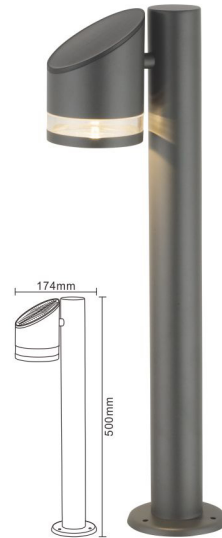

● SOL-626S

● SOL-626S-B

Outdoor Solar Plastic Wall Light IP44

Plastic housing, clear plastic diffuser
 SOL-627A: 6*SMD2835 0.5W LED (2700-6500K)
 SOL-627B: 8*SMD2835 0.5W LED (2700-6500K)
 1*3.7V 1300mAh Li-ion battery
 Solar Panel:
 SOL-627A: 5V, 150mA
 SOL-627B: 5V, 250mA
 IP44

● SOL-627B

● SOL-627A

Solar LED Wall&Path Light IP44

Material: aluminum
Solar Panel: monocrystalline 0.55W
Battery: Li-ion 18650 3.7V
1200mAh
LED: 6x2835 SMD LED
Switch: On/off
Charge time: 8 hours
Life time: AUTO 7-9 hours after full charge
AUTO 22 LM
Color: black
IP44

● SOL-699-A

● SOL-699-B

● SOL-699GP-A

● SOL-699GP-B

ARTIFICIAL INTELLIGENCE SECURITY

Artificial Intelligence

Detection Solar Security

Light Sun & People Chasing