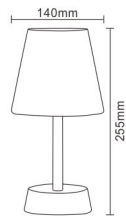

Fabric Table Light with LED rechargeable bulb with Remote Control

NEW

E27 Bulb

Material: Iron + Fabric Lampshade
Product size: D140*H255 mm

● ETLED-640

Fabric Table Light with LED rechargeable bulb with Remote Control