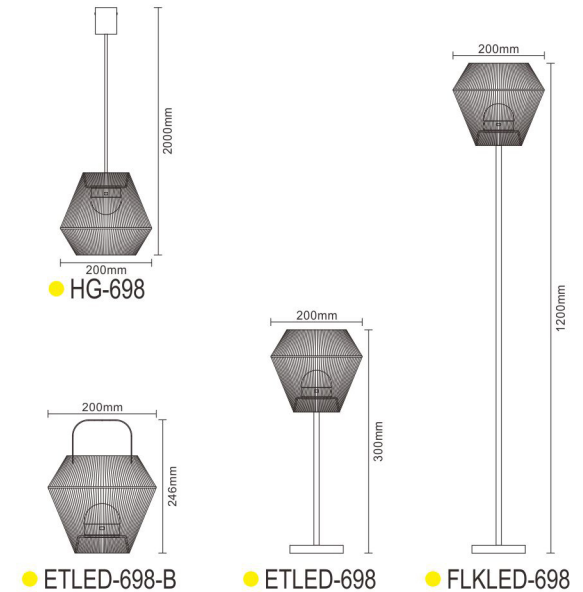

Material: Rattan