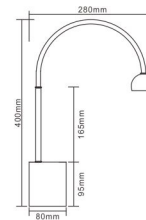

● ETLED-574