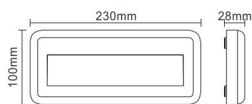

LED Plastic Corner Wall Light IP54

PROMOTION

Material: ABS + PC Diffuser
Voltage: 220-240V
Frequency: 50/60Hz
Power: LED
Color Temperature: 2700K-6500K
IP54

● ELED-213A

● ELED-213B

LED Plastic Corner Wall Light IP54