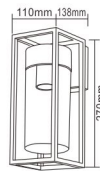

Outdoor E27 Wall Light

Hot Selling

Wall Light Plastic Sconces GU10 Bulb IP44

PROMOTION

Single Design

● EL-1140A
Material: Aluminum-Die Cast + PC
Lamp: E27 max. 1 x 60W Bulb(Excl.)
Finish: Black

Triple Design