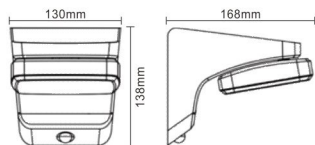

Adjustable Solar Wall Light with Motion Sensor IP65

NEW

Power: 3W
 Lumen: 300lm
 Battery Capacity: 3.2V/4AH
 Solar Panel: 4V/3W
 IP65

Adjustable Solar Wall Light with Motion Sensor IP65

NEW

Power: 3W
Lumen: 300lm
Battery Capacity: 3.2V/4AH
Solar Panel: 4V/2W
IP65