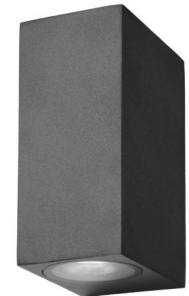

● EL-473-2
Lamp: 2 x GU10 Max.8W