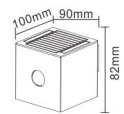

● SOL-626S-B