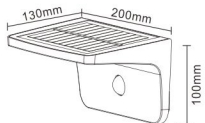

● SOL-623S

● SOL-623S-B

Outdoor Solar Plastic Wall Light With Motion Sensor IP44

NEW

Material: Plastic
Solar Panel: 5V, 200mA
18*0.5W 2835SMD LED 3000K
1*3.7V 2000mAh Li-ion battery
With Motion Sensor:
-Detection range: 5-8m
-Detection scope: 100°
-Lighting duration: 45s for each detection
Color: black
IP44