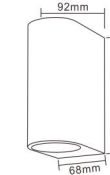

● EL-472-2
Lamp: 2 x GU10 Max.8W