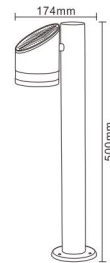

● SOL-699GP-B

ARTIFICIAL INTELLIGENCE SECURITY