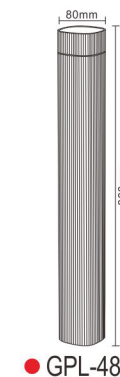

● EL-476-2

● EL-476-B

● EL-476S-2

● EL-476S

● GPL-476

Material: Alu+PC diffuser
110-240V
Without GU10 2xMAX 7W bulb
Color: black
IP65

● EL-484

● GPL-484