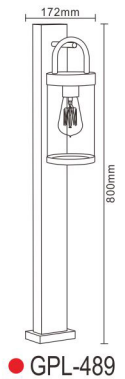

Outdoor E27 Wall&Path Light IP44

Material: Aluminum body + Clear Glass Diffuser
220-240V 50-60Hz
Without E27 Max.28W bulb
Color: black
IP44

● GPL-489

Outdoor E27 Wall & Path Light IP44

Hot Selling

Material: Aluminium body + PC
Input: 220~240V/50-60Hz
Watt: E27
IP44