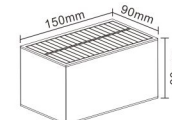

● SOL-626S

● SOL-626S-B

Outdoor Solar Plastic Wall Light IP44

Plastic housing, clear plastic diffuser
 SOL-627A: 6*SMD2835 0.5W LED (2700-6500K)
 SOL-627B: 8*SMD2835 0.5W LED (2700-6500K)
 1*3.7V 1300mAh Li-ion battery
 Solar Panel:
 SOL-627A: 5V, 150mA
 SOL-627B: 5V, 250mA
 IP44