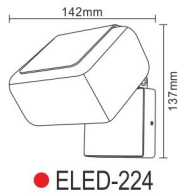

● ELED-228
LED 6.5W

● ELED-228S
LED 6.5W

● ELED-228-2
LED 11.8W

● ELED-228S-2
LED 11.8W

Outdoor LED Rotatable Wall Light IP54

NEW

Material: Aluminum body+ PC Diffuser
 Linear high voltage: 15pcs 2835 10W LED
 Recommended CCT: 5000K
 Output Lumen: 700lm
 Color: black
 IP54