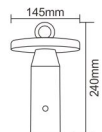

Material: Iron+PMMA
Power: 5W
Color temperature: 3000K/6000K
Power supply: Battery
Battery capacity: 1800mAh
Charging time: 3 hours
Usage time: 8 hours
Charging indicator and changes: Charging red light
Color: White
IP54