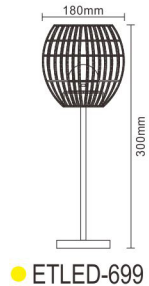

EXTERIOR GARDEN Garden Wall / Path Light Bulb Version

Material: Rattan