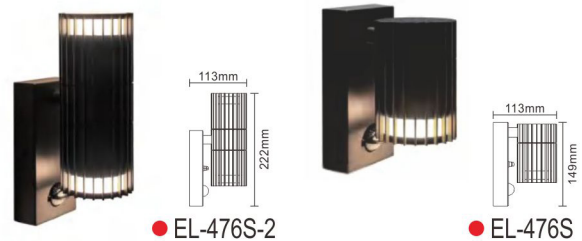

● EL-476-2

● EL-476-B

● EL-476S-2

● EL-476S

● GPL-476