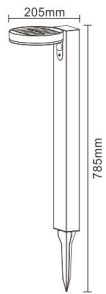

● SOL-658GPS