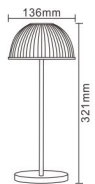

Blue

Indoor/Outdoor Rechargeable Portable Lamp IP44

NEW

Indoor/Outdoor Rechargeable Portable Lamp IP44

NEW

Material: ABS+Metal
Input voltage: DC 5V 1A
Rated power: 3W
Color temperature: 3000-6000K
Light beads: 36 PCS SMD2835 LED lights
Battery/capacity: 1200mAh lithium-ion battery
Max Luminous Flux: 180LM
Charging time: about 3H
Working time: about 3-8H
Type-C USB charging
Color: Blue/Red/White
IP44