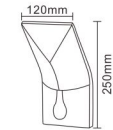

Outdoor LED Wall & Path Light IP54

Material: Aluminum body + Clear PC Diffuser
220-240V 50-60Hz
LED Max. 8W
Color: Black
IP54

Outdoor LED Wall & Path Light IP54

Material: Aluminum body+ PC Diffuser
220-240V 50-60Hz
Light source: 44pcs 2835 LED, 10W
Recommended CCT: 3000K
Light Output(Lumens): 650LM
LED brand: Everlight 2835 SMD
Power: DOB
Color: black
IP54

● ELED-223