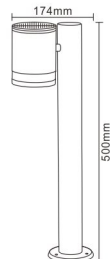

● SOL-699GP-A