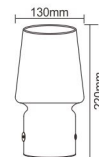

Material: Glass
Light source: DC5V E27 LED Filament Bulb 2700K (Replaceable)
Brightness adjustable
Touch switch
Battery: 18650 2000mAh Li-ion
Color: Multi-color

● ELED-616