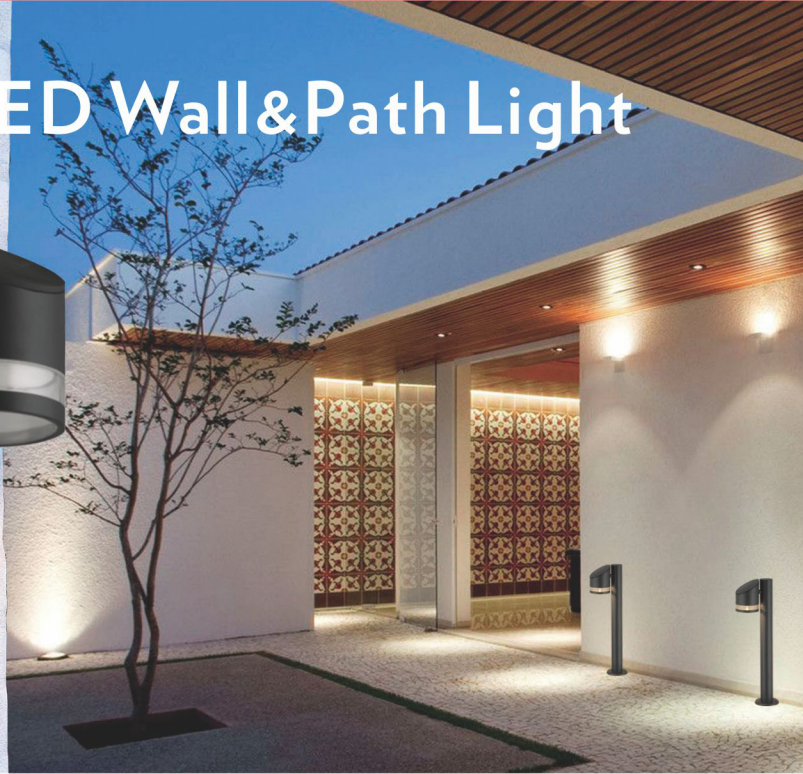

Solar LED Wall&Path Light IP44

Material: aluminum
Solar Panel: monocrystalline 0.55W
Battery: Li-ion 18650 3.7V
1200mAh
LED: 6x2835 SMD LED
Switch: On/off
Charge time: 8 hours
Life time: AUTO 7-9 hours after full charge
AUTO 22 LM
Color: black
IP44