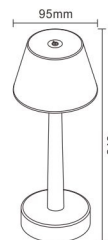

RGB Light

● ETLED-642