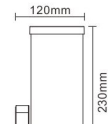

Outdoor E27 Wall&Path Light IP44

Material: Aluminum body + Clear Glass Diffuser
220-240V 50-60Hz
Without E27 Max.28W bulb
Color: black
IP44

Outdoor E27 Wall & Path Light IP44

Hot Selling

Material: Aluminium body + PC
Input: 220~240V/50-60Hz
Watt: E27
IP44

● EL-482