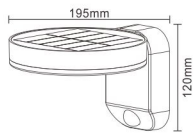

● SOL-633GPS

● SOL-633S

Outdoor Solar Plastic Wall & Path Light With Motion Sensor IP44

NEW

Plastic housing, stainless steel tube, opal plastic diffuser
 40*SMD2835 0.2W LED (2700-6500K)
 1*3.7V 2200mAh Li-ion battery
 Solar Panel: 5V, 300mA
 IP44
 With Motion Sensor:
 Detection range: 5-8m
 Detection scope: 100 degree
 Lighting duration: 40s for each detection