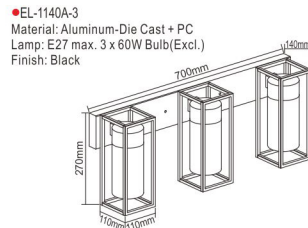

Outdoor E27 Wall Light

Hot Selling

Wall Light Plastic Sconces GU10 Bulb IP44

PROMOTION

Single Design

● EL-1140A
Material: Aluminum-Die Cast + PC
Lamp: E27 max. 1 x 60W Bulb(Excl.)
Finish: Black

Triple Design