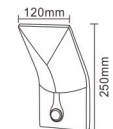

● ELED-223S