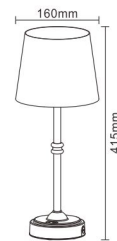

Fabric Table Light with LED rechargeable bulb with Remote Control

NEW

E27 Bulb

Material: Iron + Fabric Lampshade
Product size: D140*H255 mm

● ETLED-640

Fabric Table Light with LED rechargeable bulb with Remote Control

NEW

E27 Bulb

Material: Steel+PP
Light Source: rechargeable LED light bulb to be offered separated
Color: Brass
IP20

● ETLED-613A

Iron Table Light with LED rechargeable bulb with Remote Control

NEW

E27 Bulb

Material: Iron
Product size: D110*H200mm