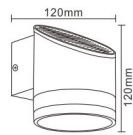

● SOL-699-B