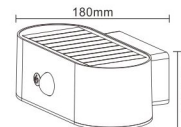

Adjustable Solar Wall Light with Motion Sensor IP65

NEW

Power: 3W
Lumen: 300lm
Battery Capacity: 3.2V/4AH
Solar Panel: 4V/2W
IP65

Outdoor Solar Plastic Wall Light With Motion Sensor IP44

NEW

Material: Plastic
Solar Panel: 5V, 200mA
18*0.5W 2835SMD LED 3000K
1*3.7V 2000mAh Li-ion battery
With Motion Sensor:
Detection range: 5-8m
Detection scope: 100°
Lighting duration: 45s for each detection
Color: black
IP44

● SOL-623S