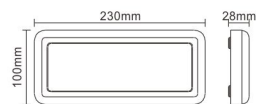

Material: ABS + PC Diffuser
Voltage: 220-240V
Frequency: 50/60Hz
Power: LED
Color Temperature: 2700K-6500K
IP54

● ELED-213A