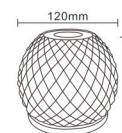

ETLED-641

Glass Table Light with LED rechargeable bulb with Remote Control

NEW

E27 Bulb

ETLED-636

Material: wood + glass
Product size: D95*H125mm

ETLED-638

Material: Alum + glass
Product size: D120*H180mm