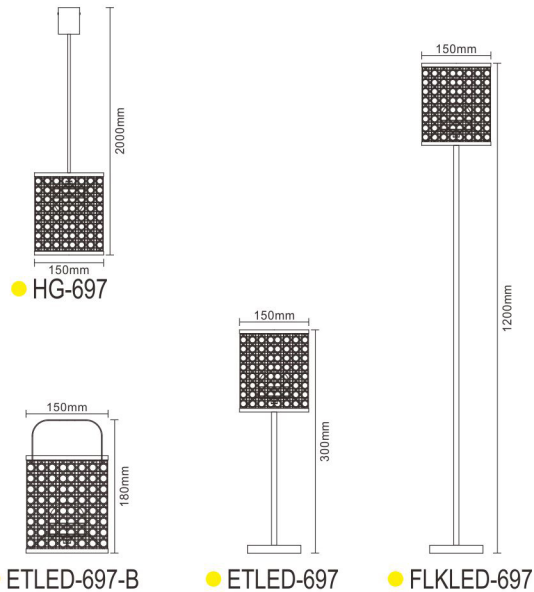

Material: Rattan