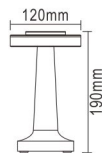

● ETLED-53C (Cade)