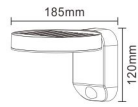

● SOL-655S

Outdoor Solar Plastic Wall & Path Light With Motion Sensor IP44

NEW

Material: plastic
Solar Panel: 4.5V,300mA
18*0.5W 2835SMD LED,3000K
500LM(without diffuser while detection)
1*3.7V 2200mAh 18650 Li-ion rechargeable battery
Time: 45S±5S for each detection,
totally 80times after battery's fully recharged
Moving motion sensor
Distance: 6-8m
Angle: 90degree
Color: black
IP44