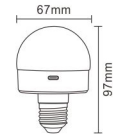

● PT-BULB-E27-RGBCW
RGB ball