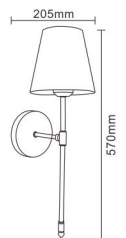

ETLED-639

Material: Alum + glass
Product size: D120*H105mm

Fabric Wall Light with LED rechargeable light bulb with Remote Control

NEW

E27 Bulb

Morden Pendant Lamp with LED Rechargeable Bulb With Remote Control

NEW

E27 Bulb

Material: Iron + Fabric Lampshade
Product size: 205*160*570mm

● WLED-307

Material: Fabric Lampshade
Product size: 250*170*150mm

● WLED-652

Material: Iron

● HG-700