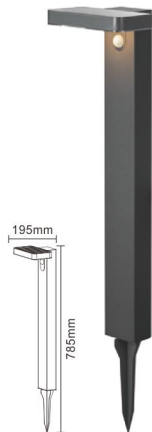

● SOL-622GPS-A