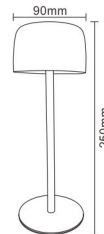

CORDLESS PORTABLE LIGHTING

Material: Metal+PC
 LED module: 150LM/Touch Switch
 Battery: 1x1200/1500/2000mAh 18650
 Charging time: 3 hrs
 Working time: 3-5 hrs
 IP44

● ETLED-658

White

Black

Green

Pink

Gray