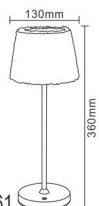

More shades available

● ETLED-615

● ETLED-613

Cordless LED Rechargeable Table Lamp With Fabric shade IP20

NEW

Touch switch, dimmer, 12pcs 2835LED
5000-4000-3000K CCT, LED 2.5W
With 1M 5V 1A type-C cord
LED module: 250lm
Charging time: 2.5hrs
Working time: 3-4hrs
IP20