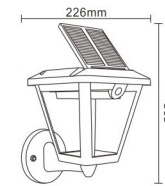

Material: PA6+glass
LED: 3W 14pcs SMD2835 white light
Solar panel: monocrystalline silicon 5V 1W
Battery: 3.7V1800mAh 18650
Lithium battery control mode:
light control + power switch PIR function
Sensing distance: 5M
Beam Angle: 120°
Charging time: 8 hours
Light on time: light on for 2 hours (each trigger work for 30 seconds can transmit more than 200 times), dark light for 12 hours
Brightness: Bright 300lm, dark 50lm
Color: black
IP44

● SOL-655S