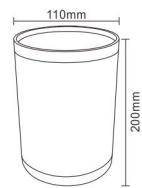

NEW

E27 Bulb

Material: Steel+PP
Light Source: rechargeable LED light bulb to be offered separated
Color: Brass
IP20

● ETLED-613A

Iron Table Light with LED rechargeable bulb with Remote Control

NEW

E27 Bulb

Material: Iron
Product size: D110*H200mm