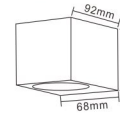

● EL-473
Lamp: GU10 Max.8W