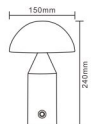

● ETLED-577