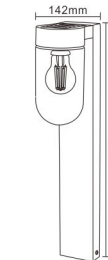

● SOL-700GP