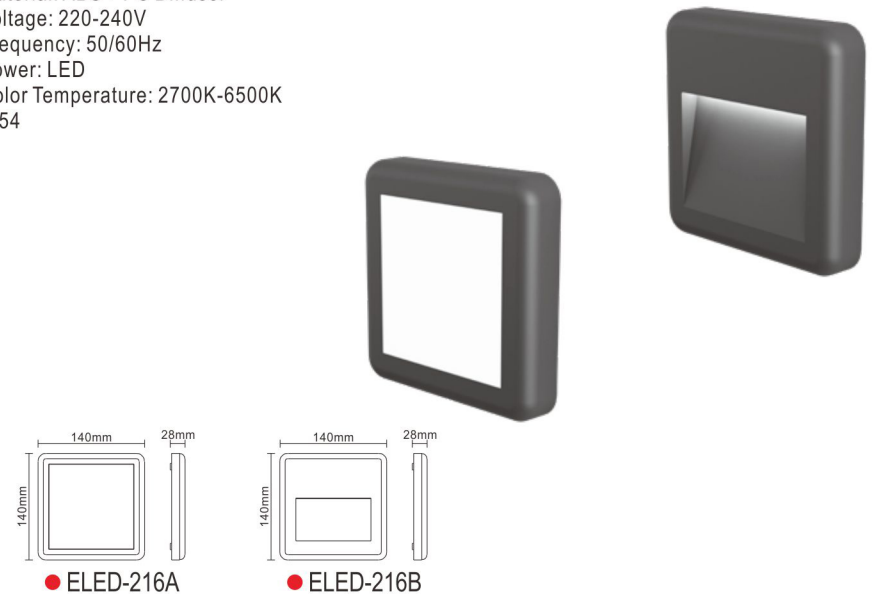

Material: ABS + PC Diffuser
Voltage: 220-240V
Frequency: 50/60Hz
Power: LED
Color Temperature: 2700K-6500K
IP54