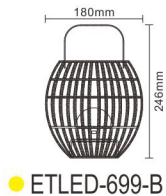

EXTERIOR GARDEN Garden Wall / Path Light Bulb Version

Material: Rattan