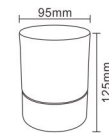

Iron Table Light with LED rechargeable bulb with Remote Control

NEW

Material: Iron
Product size: D110*H200mm

Glass Table Light with LED rechargeable bulb with Remote Control

NEW

ETLED-636

Material: wood + glass
Product size: D95*H125mm

Material: Alum + glass
Product size: D120*H180mm

Material: Alum + glass
Product size: D120*H105mm