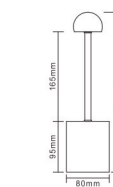

Touch Dimming LED Table Light

Material: Iron + Alum
 Lamp: 6PCS SMD2835 3000K
 TYPE C charging port 2PCS 3.7V 2000MAH Battery
 USB charging cable length 102CM
 (including both ends plug)
 charging red light, green light after full touch
 ON/OFF switch, long press endless dimming
 Color: Black Marble base with Rose gold line
 +Rose Gold Pole & lampshade