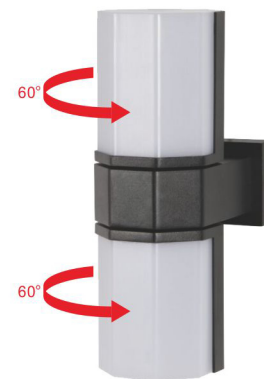

● ELED-228
LED 6.5W