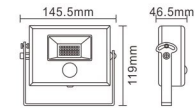

Material: aluminium+PC+iron bracket
Luminous flux (Lm): 700LM
LED Actual power: 7W
LED Type: 2835-32SMD LED chip
Lithium iron phosphate battery: 3.7V 1.8AH
Solar panel power: 5.5V 1W
Monocrystalline silicon
Solar charging time: 8-12H
Controller: PIR sensor
Installation Height: <4 m
Sensor distance: 6-8m
CCT (K): 3000-8000K
Ra>80
Working environment: -20°C~85°C
Color: black
IP65