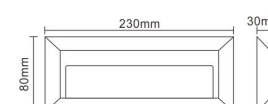

● ELED-214B