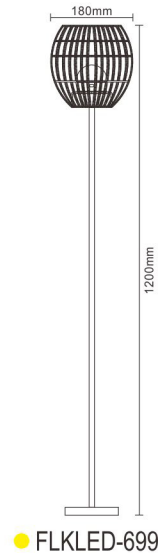

EXTERIOR GARDEN Garden Wall / Path Light Bulb Version

Material: Rattan