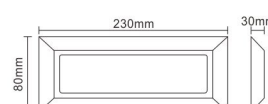

Material: ABS + PC Diffuser
Voltage: 220-240V
Frequency: 50/60Hz
Power: LED
Color Temperature: 2700K-6500K
IP54

● ELED-214A