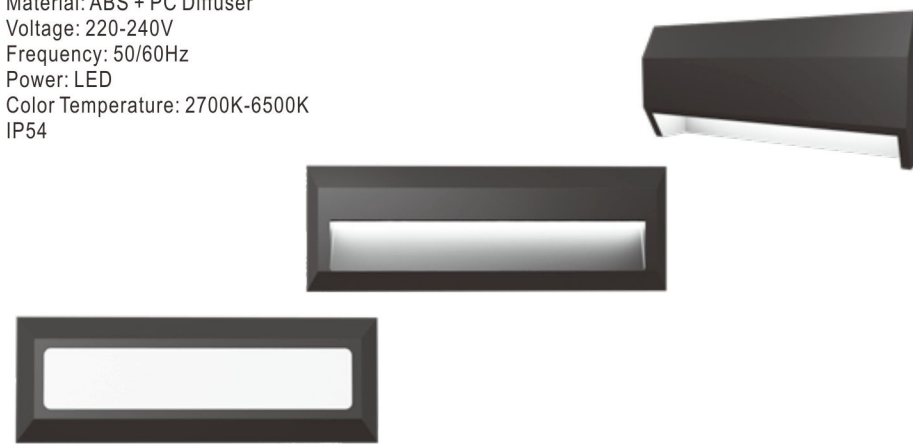

Material: ABS + PC Diffuser
Voltage: 220-240V
Frequency: 50/60Hz
Power: LED
Color Temperature: 2700K-6500K
IP54