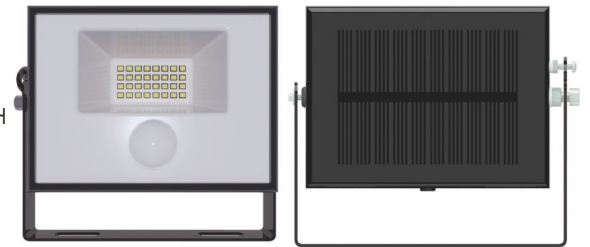

● SOL-662S

Artificial Intelligence

Detection Solar Security

Light Sun & People Chasing

IP65

NEW

Material: aluminium+PC+iron bracket
 Luminous flux (Lm): 700LM
 LED Actual power: 7W
 LED Type: 2835-32SMD LED chip
 Lithium iron phosphate battery: 3.7V 1.8AH
 Solar panel power: 5.5V 1W
 Monocrystalline silicon
 Solar charging time: 8-12H
 Controller: PIR sensor
 Installation Height: <4 m
 Sensor distance: 6-8m
 CCT (K): 3000-8000K
 Ra>80
 Working environment: -20°C~85°C
 Color: black
 IP65