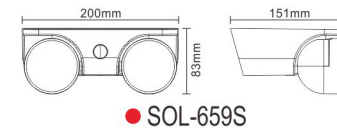

Solar LED Wall Light IP54

NEW

Material: Aluminum body+ PC Diffuser
With 5V 200mA solar panel 2835 LED, 2W
Recommended CCT: 3000, 5000K
Output Lumen: 300LM
LED brand: Everlight 2835 SMD
Work time: 10H
Charge time: 6-8H
Built-in 18650 3.7V 1500 mAh
Rechargeable Lithium polymer battery
Color: black
IP54

Adjustable Solar Wall Light with Motion Sensor IP65

NEW

Power: 3W
Lumen: 300lm
Battery Capacity: 3.2V/4AH
Solar Panel: 4V/3W
IP65