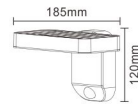

● SOL-622S-A