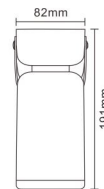

Rechargeable Portable Camping Light IP44 Carried and Hung

Input voltage: DC 5V 1A
 Rated power: 3W
 Color temperature: 2800-6500k
 Light beads: 18 PCS SMD2835 LED
 lights Battery/capacity: 1200mAh
 Max Luminous Flux: 120LM
 Charging time: about 4H
 Working time: about 5-10H