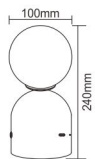

● ETLED-617