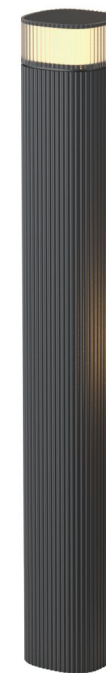

● EL-476-2

● EL-476-B

● EL-476S-2

● EL-476S

● GPL-476

Material: Alu+PC diffuser
110-240V
Without GU10 2xMAX 7W bulb
Color: black
IP65

● EL-484

● GPL-484